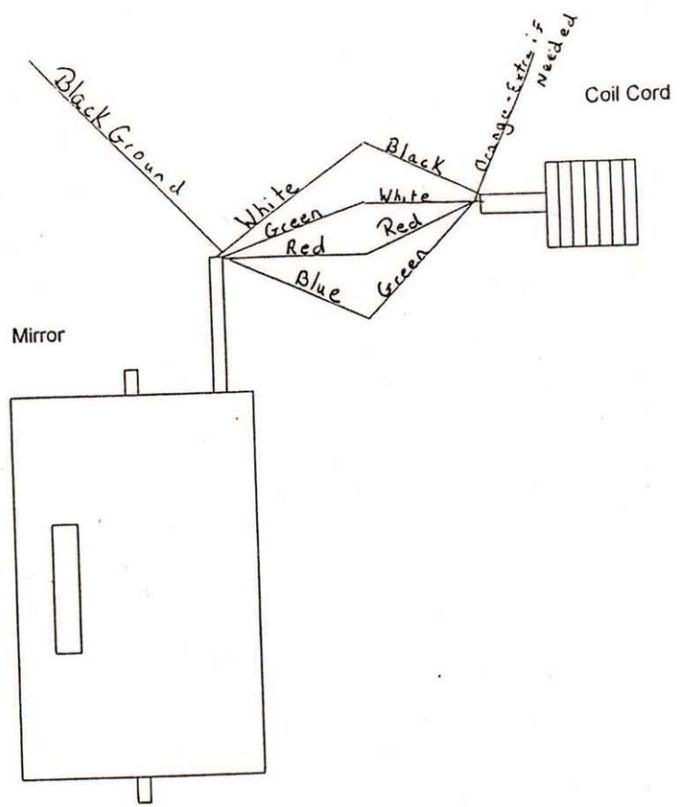

TITLE  
 HYDRAULIC OPERATED MIRRORS  
 SCALE DRAWING NUMBER  
 KINGSLEY & FISHER PRODUCTS INC.  
 SCALE DRAWN BY D.F.S.  
 N.T.S. REF: 1010 B 31

INSIDE	MIRROR ARM	FLAT WIRE
4-WAY	Red	Red
single	Green	Green
orange	Black	Blue
	Orange	Purple
	White	White

**Mirrors**

Mirror Bar 4-way wire single orange  
 Orange wire Extra if needed  
 White and Green Motor Rotate  
 Red= To Clearance Light on Truck = Mirror Light  
 Blue = To Heater Switch