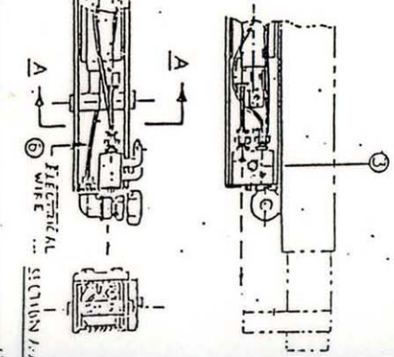

TITLE  
 HYDRAULIC OPERATED MIRRORS  
 SCALE DRAWING NUMBER  
 KINGSLEY & FISHER PRODUCTS INC.  
 SCALE DRAWN BY D.F.S.  
 N.T.S. REF: 1010 B 31

INSIDE	MIRROR ARM	FLAT WIRE
4-WAY	Red	Red
single	Green	Green
orange	Black	Blue
	Orange	Purple
	White	White

**Mirrors**

Mirror Bar 4-way wire single orange  
 Orange wire Extra if needed  
 White and Green Motor Rotate  
 Red= To Clearance Light on Truck = Mirror Light  
 Blue = To Heater Switch