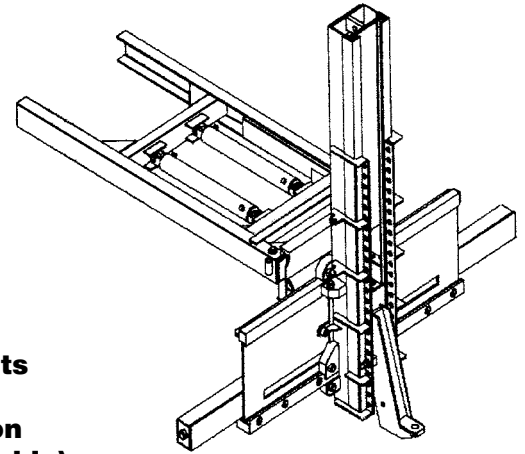

2, 4, 6 Way Power Hitches

Experience the Industry's Largest, Strongest & Most Reliable Power Zone

K-F 2-Way Power Hitch

Available in manual or hydraulic lift with 16" to 72" travel. Also, our "Flat Top" is available when a fifth wheel is needed.

K-F 4-Way Power Hitch

Hydraulic 4-Way Power Hitch has a standard 32" horizontal travel and a 24" to 72" vertical lift (optional American Eagle with 44" horizontal travel available).

K-F 6-Way Power Hitch

Hydraulic 6-Way Power Hitch provides standard 32" horizontal travel, 24" to 72" vertical lift, 20" In-Out travel, and maintains its excellent rated power regardless of its positioning. Our 6-Way Power Hitch can be mounted on an air ride or spring suspension truck (optional American Eagle with 44" horizontal travel available).