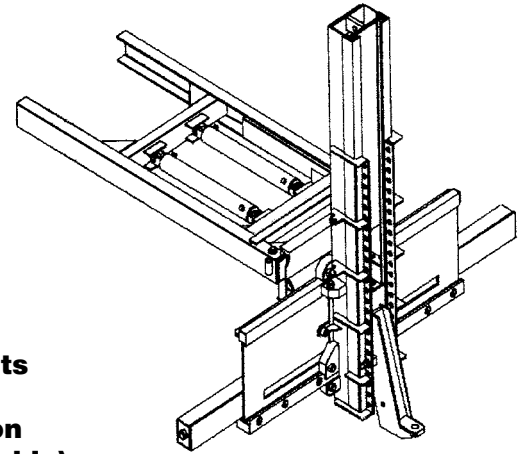

K-F 2-Way Power Hitch

Available in manual or hydraulic lift with 16" to 72" travel. Also, our "Flat Top" is available when a fifth wheel is needed.

K-F 4-Way Power Hitch

Hydraulic 4-Way Power Hitch has a standard 32" horizontal travel and a 24" to 72" vertical lift (optional American Eagle with 44" horizontal travel available).

K-F 6-Way Power Hitch

Hydraulic 6-Way Power Hitch provides standard 32" horizontal travel, 24" to 72" vertical lift, 20" In-Out travel, and maintains its excellent rated power regardless of its positioning. Our 6-Way Power Hitch can be mounted on an air ride or spring suspension truck (optional American Eagle with 44" horizontal travel available).